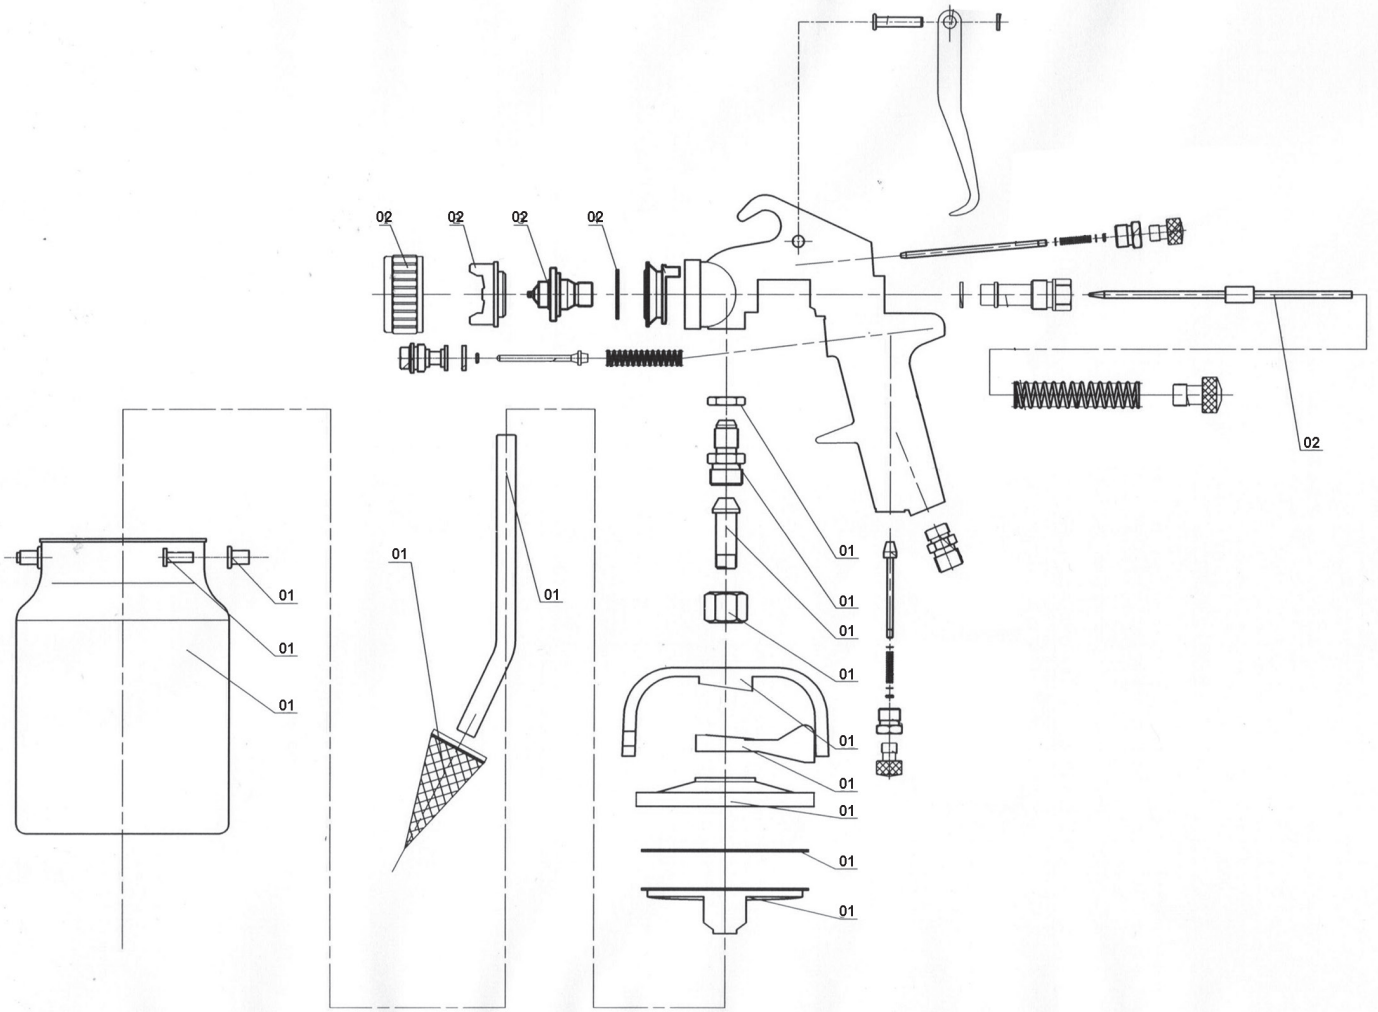

Parts Information:  
**Suction Feed Spray Gun**  
**Model No: S717 / S720 / S725**

Item	Part No.	Description
1	WEN-CUP2	Suction Aluminum Pot 1000ml
2	WEN-SET2.0	2.0mm Set-Up (Nozzle/Air Cap/Needle)

Item	Part No.	Description
2	WEN-SET1.7	1.7mm Set-Up (Nozzle/Air Cap/Needle)
2	WEN-SET2.5	2.5mm Set-Up (Nozzle/Air Cap/Needle)