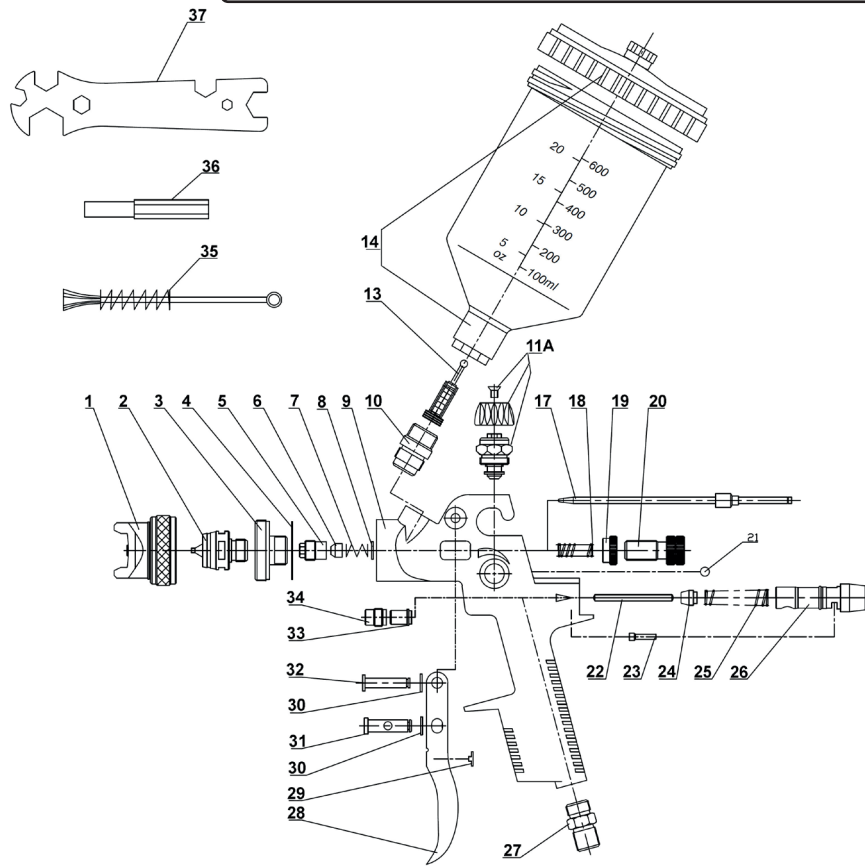

Parts Information:
Gravity Feed Spray Gun 1.4mm Set-Up
Gold Series
Model No: S701G.V2

Item	Part No.	Description
1	S701G.V2-01A	Air Cap 1.4mm
--	S701G.V2-01B	Air Cap 1.7mm
--	S701G.V2-01C	Air Cap 2.0mm
2	S701G.V2-02A	Fluid Nozzle 1.4mm
--	S701G.V2-02B	Fluid Nozzle 1.7mm
--	S701G.V2-02C	Fluid Nozzle 2.0mm
3	S701G.V2-03	Baffle
4	S701G.V2-04	Gasket
5	S701G.V2-05	Needle Packing Screw
6	S701G.V2-06	Needle Packing
7	S701G.V2-07	Spring
8	S701G.V2-08	Gasket
9	S701G.V2-09	Gun Body
10	S701G.V2-10	Fluid Connector
11A	S701G.V2-11A	Pattern Adjustment Knob Set (inc 12 & 16)
13	S701G.V2-13	Fluid Container Filter
14	S701G.V2-14	Fluid Container Ass'y (inc 15)
17	S701G.V2-17A	Fluid Adjustment Needle 1.4mm
--	S701G.V2-17B	Fluid Adjustment Needle 1.7mm
--	S701G.V2-17C	Fluid Adjustment Needle 2.0mm
18	S701G.V2-18	Fluid Adjustment Needle Spring
19	S701G.V2-19	Fluid Adjustment Joint Cap

Item	Part No.	Description
20	S701G.V2-20	Fluid Adjustment Screw
21	S701G.V2-21	Ball
22	S701G.V2-22	Air Valve Stem
23	S701G.V2-23	Air Valve Screw
24	S701G.V2-24	Air Valve
25	S701G.V2-25	Air Valve Spring
26	S701G.V2-26	Air Adjusting Valve Set
27	S701G.V2-27	Air Inlet Connector
28	S701G.V2-28	Trigger
29	S701G.V2-29	Trigger Pin Cover
30	S701G.V2-30	E-Ring
31	S701G.V2-31	Trigger Pin (A)
32	S701G.V2-32	Trigger Pin (B)
33	S701G.V2-33	Air Valve Packing
34	S701G.V2-34	Air Valve Packing Screw
35	S701G.V2-35	Brush
36	S701G.V2-36	Hex Wrench
37	S701G.V2-37	Tool Wrench
--	S701G.V2-SET1.4	Set-Up Complete 1.4mm (not shown)
--	S701G.V2-SET1.7	Set-Up Complete 1.7mm (not shown)
--	S701G.V2-SET2.0	Set-Up Complete 2.0mm (not shown)