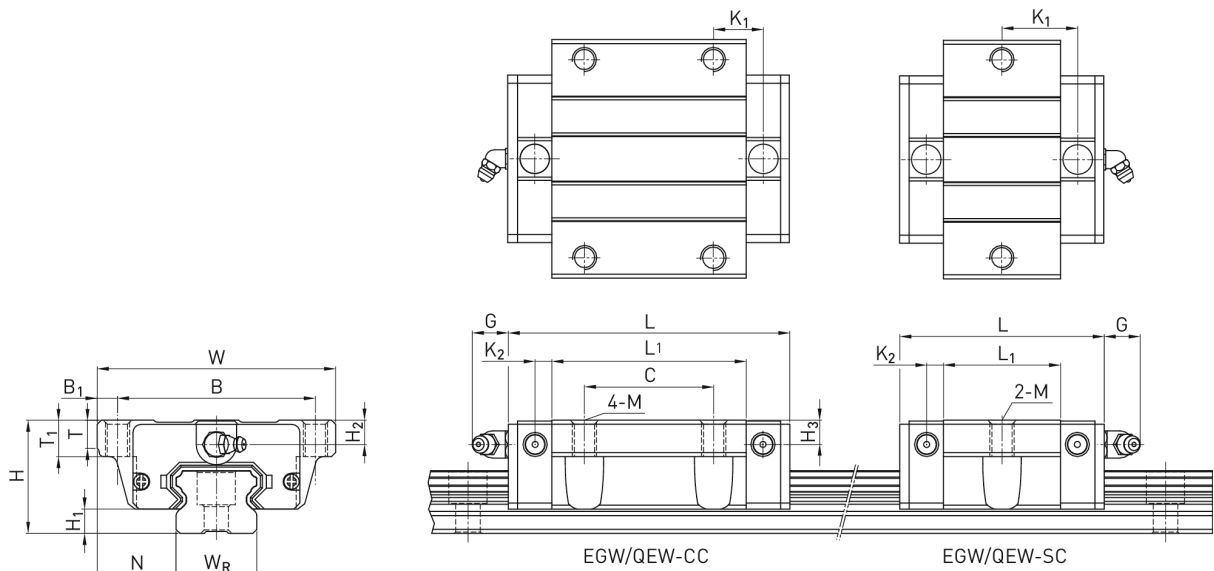

Data sheet

EGW25CCZ0H

Type:
EGW25CCZ0H
Article number:
5-001429

Preload:
Z0: Light preload

Accuracy class:
H

TECHNICAL DETAILS

Dimensions

Moments

Dimensions

H	Total height	33	mm
H ₁		7	mm
N		25	mm
W	Block width	73	mm
B		60	mm
B ₁		6,5	mm
C		35	mm
L ₁		59	mm
L	Block length	82,6	mm
K ₁		16,15	mm
K ₂		4,55	mm
G		12	mm
M		M8	
T		7,5	mm
T ₁		10	mm
H ₂		8	mm
H ₃		8	mm
	Mass	0,59	kg

Load ratings and torques

C_{dyn}	Dynamic load rating	16.270	N
C_0	Static load rating	32.400	N
M_{0x}	Static moment	380	Nm
M_{0y}	Static moment	320	Nm
M_{0z}	Static moment	320	Nm