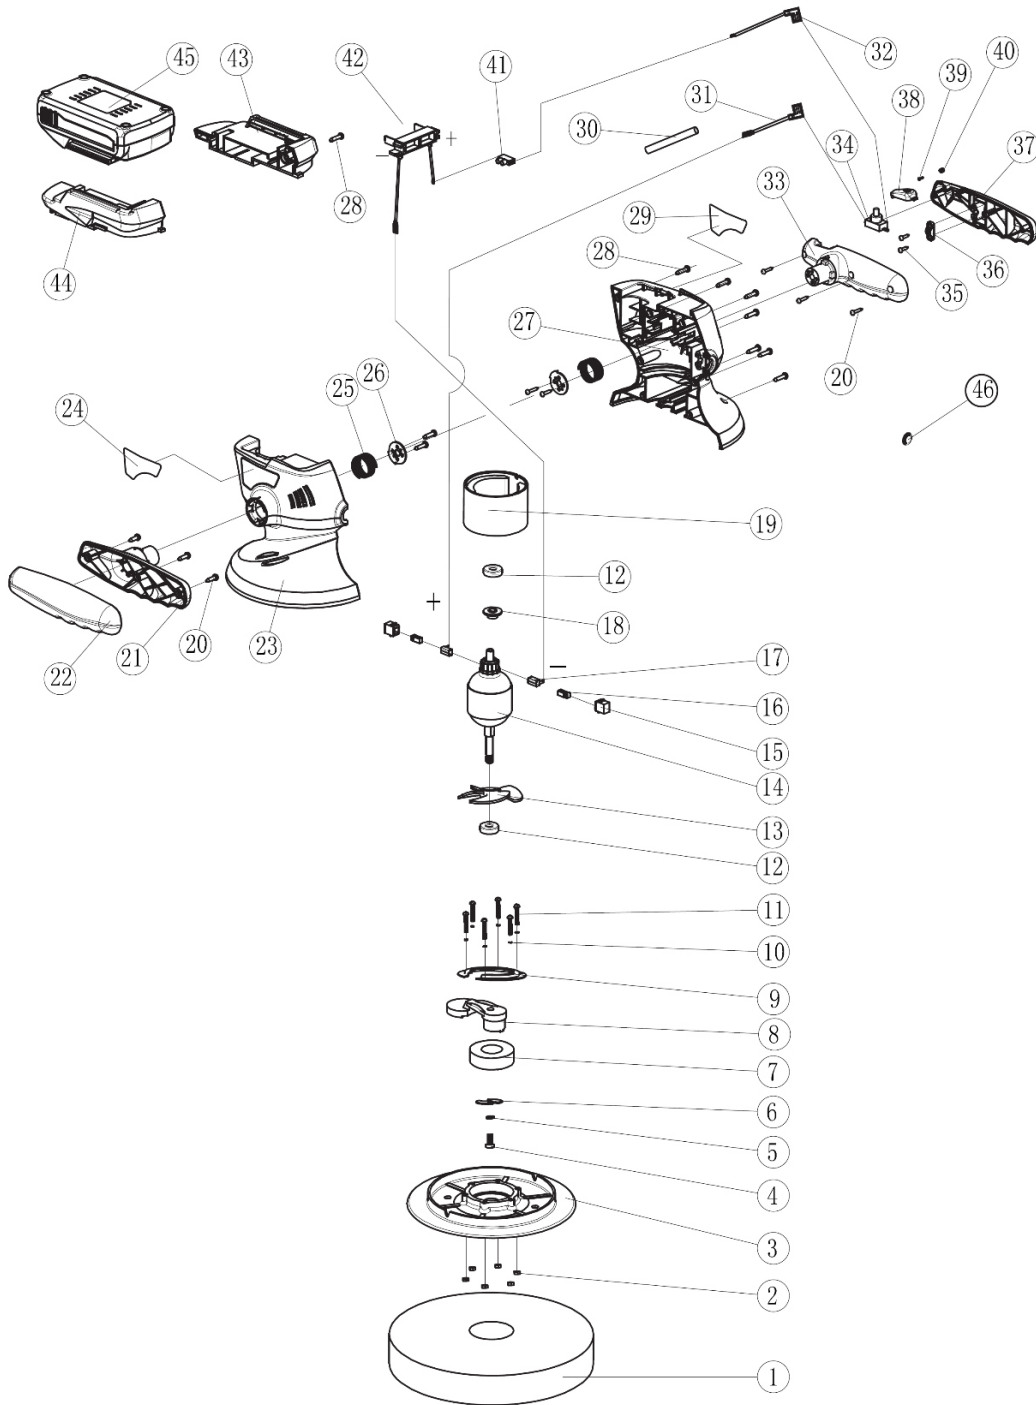

Parts Information:
Cordless Polisher Ø240mm 18V Lithium-ion
Model No: CP2518L

NOTE: It is our policy to continually improve products and as such we reserve the right to alter data, specifications and component parts without prior notice.

01284 757500

01284 703534

sales@sealey.co.uk

www.sealey.co.uk

Parts Information:
Cordless Polisher Ø240mm 18V Lithium-ion
Model No: CP2518L

Item	Part No.	Description
1	CP2518L.SBP	BACKING PAD 240mm
2	CP2518L.02	NUT
3	CP2518L.03	BASE (PLASTIC)
4	CP2518L.04	SCREW
5	CP2518L.05	SPRING WASHER
6	CP2518L.06	PAD COVER
7	CP2518L.07	BEARING
8	CP2518L.08	COUNTERWEIGHT
9	CP2518L.09	BEARING COVER
10	CP2518L.10	SPRING WASHER
11	CP2518L.11	SCREW
12	CP2518L.12	BEARING
13	CP2518L.14	ARMATURE ASS'Y
14	CP2518L.14	ARMATURE ASS'Y
16	CP2518L.16	CARBON BRUSH ASS'Y(C/W PARTS 15 & 17)
18	CP2518L.14	ARMATURE ASS'Y
19	CP2518L.14	ARMATURE ASS'Y
20	CP2518L.20	SELF-TAPPING SCREW
21	CP2518L.21	BOTTOM BASE, LEFT HANDLE
22	CP2518L.22	UPPER BASE, LEFT HANDLE
23	CP2518L.23	HOUSING, LEFT
24	CP2518L.24	LABEL
25	CP2518L.25	SPRING
26	CP2518L.26	SPRING COVER

Item	Part No.	Description
27	CP2518L.27	HOUSING, RIGHT
28	CP2518L.28	SELF-TAPPING SCREW
29	CP2518L.29	LABEL
30	CP2518L.30	WIRE PROTECTION
31	CP2518L.31	WIRE (A)
32	CP2518L.32	WIRE (B)
33	CP2518L.33	BOTTOM BASE, RIGHT HANDLE
34	CP2518L.34	SWITCH
35	CP2518L.35	SELF-TAPPING SCREW
36	CP2518L.36	CORD CLAMP
37	CP2518L.37	UPPER BASE, RIGHT HANDLE
38	CP2518L.38	SWITCH BUTTON
39	CP2518L.39	SELF TAPPING-SCREW
40	CP2518L.40	SPRING
41	CP2518L.41	TERMINAL
42	CP2518L.42	CONTACT PLATE HOLDER ASS'Y
43	CP2518L.43	BATTERY COVER, RIGHT SIDE
44	CP2518L.44	BATTERY COVER, LEFT SIDE
45	CP2518LBP	C/LESS POWER TOOL BATTERY 18V
46	CP2518L.46	PLASTIC CAP
--	CP2518L.BSF	SYNTHETIC FLEECE BONNET 240mm (NOT SHOWN)
--	CP2518L.C	BATTERY CHARGER (NOT SHOWN)