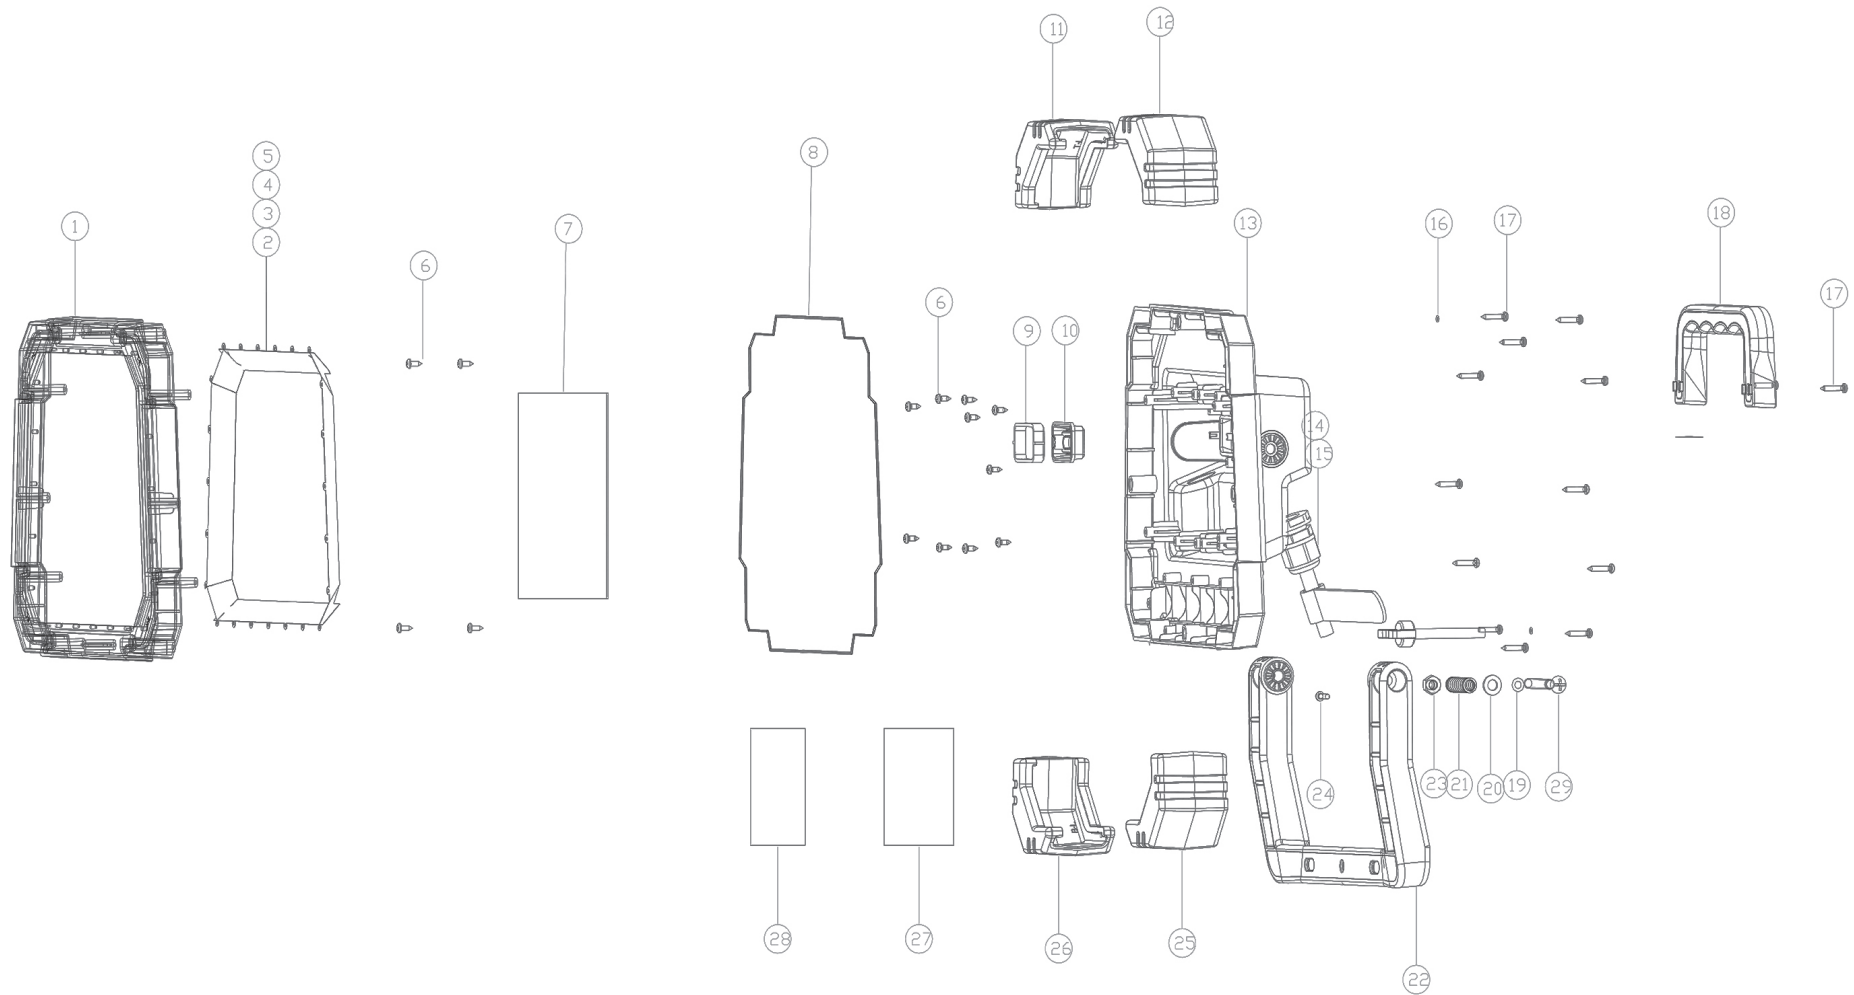

Parts Information:
Site Light 24W SMD LED 230V
Model No: LED24230

NOTE: It is our policy to continually improve products and as such we reserve the right to alter data, specifications and component parts without prior notice.

01284 757500

01284 703534

sales@sealey.co.uk

www.sealey.co.uk

Parts Information:
Site Light 24W SMD LED 230V
Model No: LED24230

Item	Part No.	Description
1	W-2011011	Front Casing
2	W-2050100	Reflector (A -For 24W Range)
3	W-2050101	Reflector (B -For 24W Range)
4	W-2050102	Reflector (C -For 24W Range)
5	W-2050103	Reflector (D -For 24W Range)
6	DAS149.05	Rd Head S/T Screw M3x8
7	W-8020329	Led Board
8	W-2050052	Sealing Gasket
9	W-2010731	Switch Cover Holder
10	W-2010752	Switch Button
11	W-2010773	Corner Proctector (A - For 24W Range)
12	W-2010774	Corner Proctector (B - For 24W Range)
13	W-2010882	Back Casing
14	W-2060074	Cable Gland
16	W-2030130	O-Ring

Item	Part No.	Description
17	START560.07	Rd Head S/T Screw M3x16
18	W-2010767	Handle
19	W-2030041	O-Ring
20	FWM6.S	Flat Washer M6 Single
21	W-2020355	Centre Spring For Bracket
22	W-2010769	Bracket
23	SN6.S	Steel Nut M6 Zinc Din934 (Single)
24	W-2020397	Screw (3x19)
25	W-2010772	Corner Proctector (C - For 24W Range)
26	W-2010771	Corner Proctector (D - For 24W Range)
27	W-8020317	Driver Board
28	W-8020316	Led Board
29	MSP655.S	Machine Screw Pan Head Phillips M6x55mm (Single)